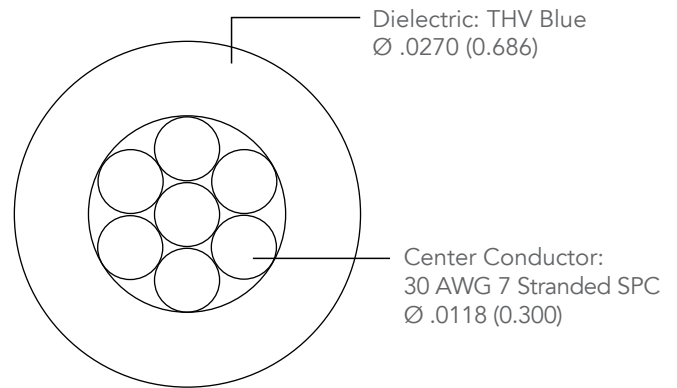

30 AWG POWER CABLE HT-THV

SPL-30-XX-XX

PERFORMANCE DATA

Flex Cycles: 8,000 cycles, 20-wide ribbon*

Current Rating: Single = 3.0 Amps**
5-wide ribbon = 1.6 Amps**

CC DCR: 101 Ω/1000 ft

Availability: Single, 2-30 ribbon, tape bonded

Temperature Rating: -40 °C to 125 °C, UL VW-1 Rated ***

DWV Working Voltage: 1250 V†

* Test Conditions – 8 oz. weight, dia 1/4" mandrel, +/-90 bend X2

** Rating – 30 °C Temperature Rise, 20% de-rated. Testing performed on 20-position ribbon.