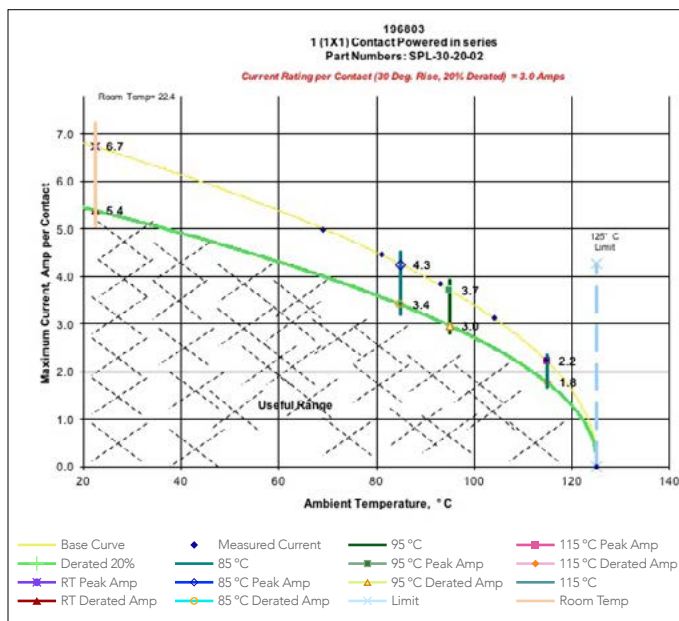

30 AWG POWER CABLE HT-THV

SPL-30-XX-XX

PERFORMANCE DATA

Flex Cycles: 8,000 cycles, 20-wide ribbon*

Current Rating: Single = 3.0 Amps**
5-wide ribbon = 1.6 Amps**

CC DCR: 101 Ω/1000 ft

Availability: Single, 2-30 ribbon, tape bonded

Temperature Rating: -40 °C to 125 °C, UL VW-1 Rated ***

DWV Working Voltage: 1250 V†

* Test Conditions – 8 oz. weight, dia 1/4" mandrel, +/-90 bend X2

** Rating – 30 °C Temperature Rise, 20% de-rated. Testing performed on 20-position ribbon.

*** Test Conditions – Heat Shock/Cold Bend per UL #1581-540 and #1581-580, wire wrap 1/4" mandrel, visual inspection

† Test Conditions – DWV per EIA-364-20, ASTM D470-13 and D149-09

CURRENT CARRYING CAPACITY GRAPHS **