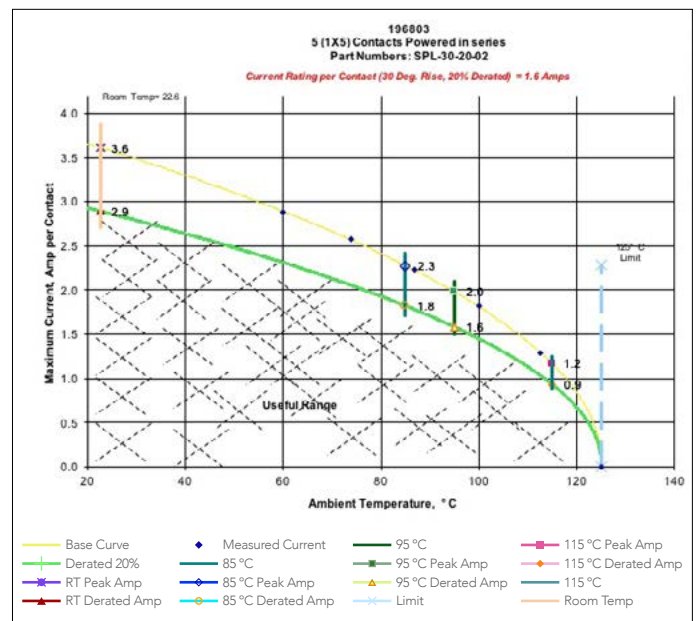

30 AWG POWER CABLE HT-THV

SPL-30-XX-XX

PERFORMANCE DATA

Flex Cycles: 8,000 cycles, 20-wide ribbon*

Current Rating: Single = 3.0 Amps**
5-wide ribbon = 1.6 Amps**

CC DCR: 101 Ω/1000 ft

Availability: Single, 2-30 ribbon, tape bonded

Temperature Rating: -40 °C to 125 °C, UL VW-1 Rated ***

DWV Working Voltage: 1250 V†

* Test Conditions – 8 oz. weight, dia 1/4" mandrel, +/-90 bend X2

** Rating – 30 °C Temperature Rise, 20% de-rated. Testing performed on 20-position ribbon.

*** Test Conditions – Heat Shock/Cold Bend per UL #1581-540 and #1581-580, wire wrap 1/4" mandrel, visual inspection

† Test Conditions – DWV per EIA-364-20, ASTM D470-13 and D149-09

CURRENT CARRYING CAPACITY GRAPHS **