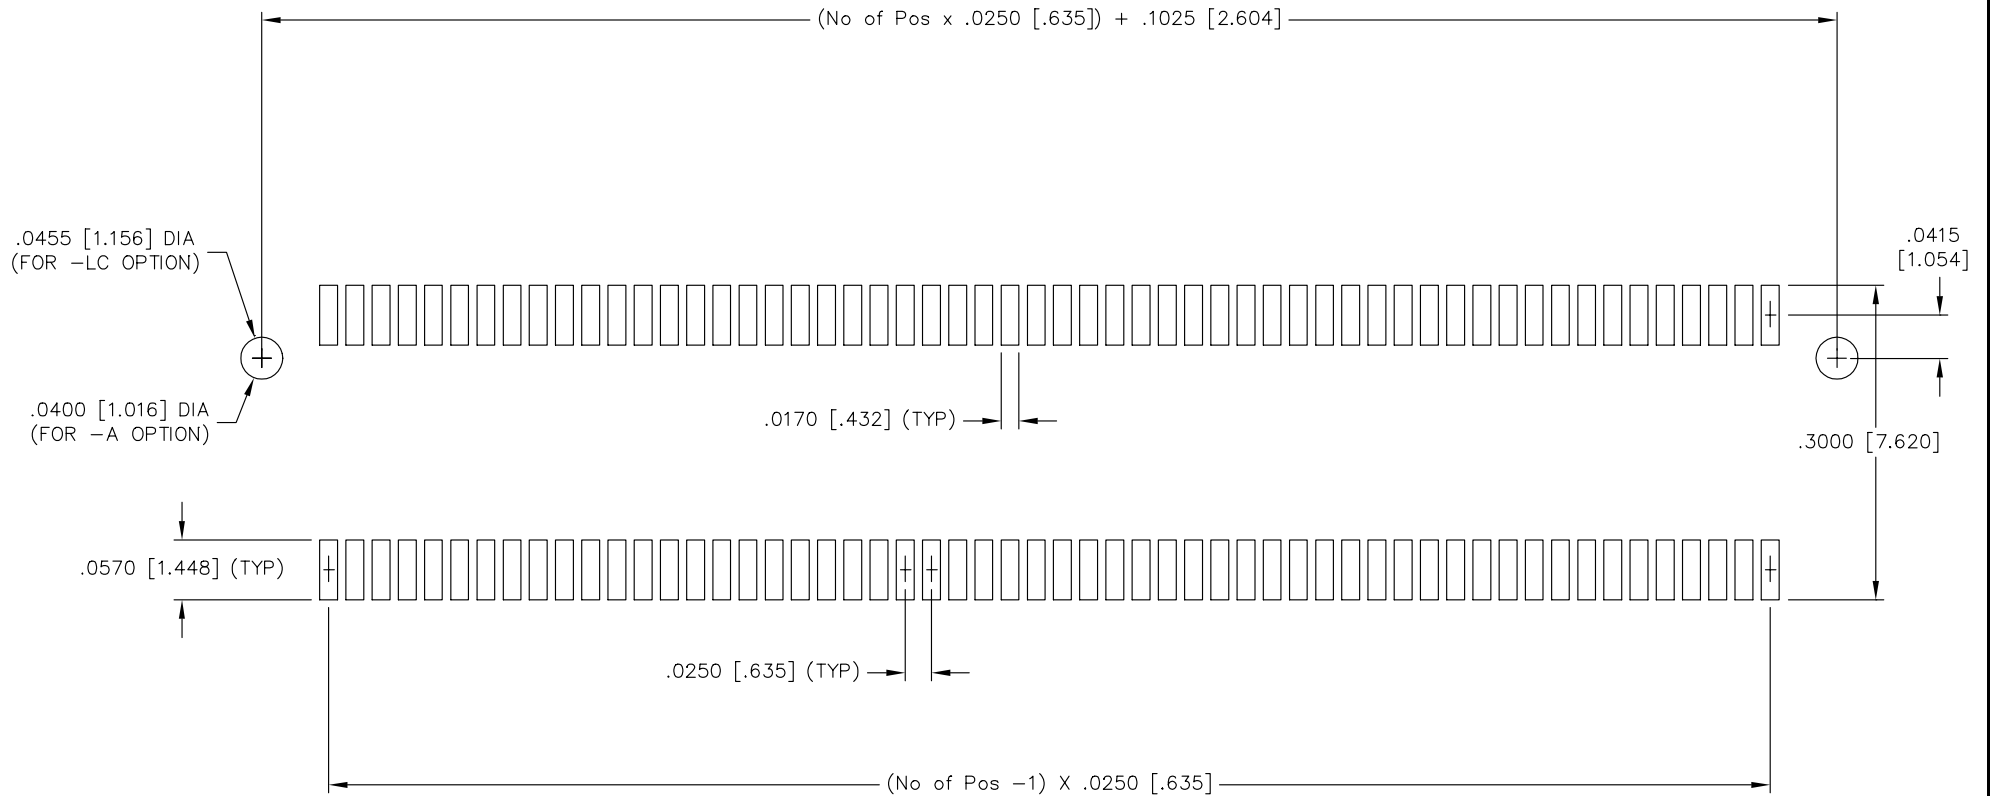

RECOMMENDED P.C. BOARD LAYOUT FOR BTS-D

REV. \emptyset

samtec

MISC\MKTG\FOOTPRINT
BTS-D

520 PARK EAST BLVD. NEW ALBANY, INDIANA 47150
PHONE (812) 944-6733 P.O. BOX 1147

PLOT SCALE: 1 = .125