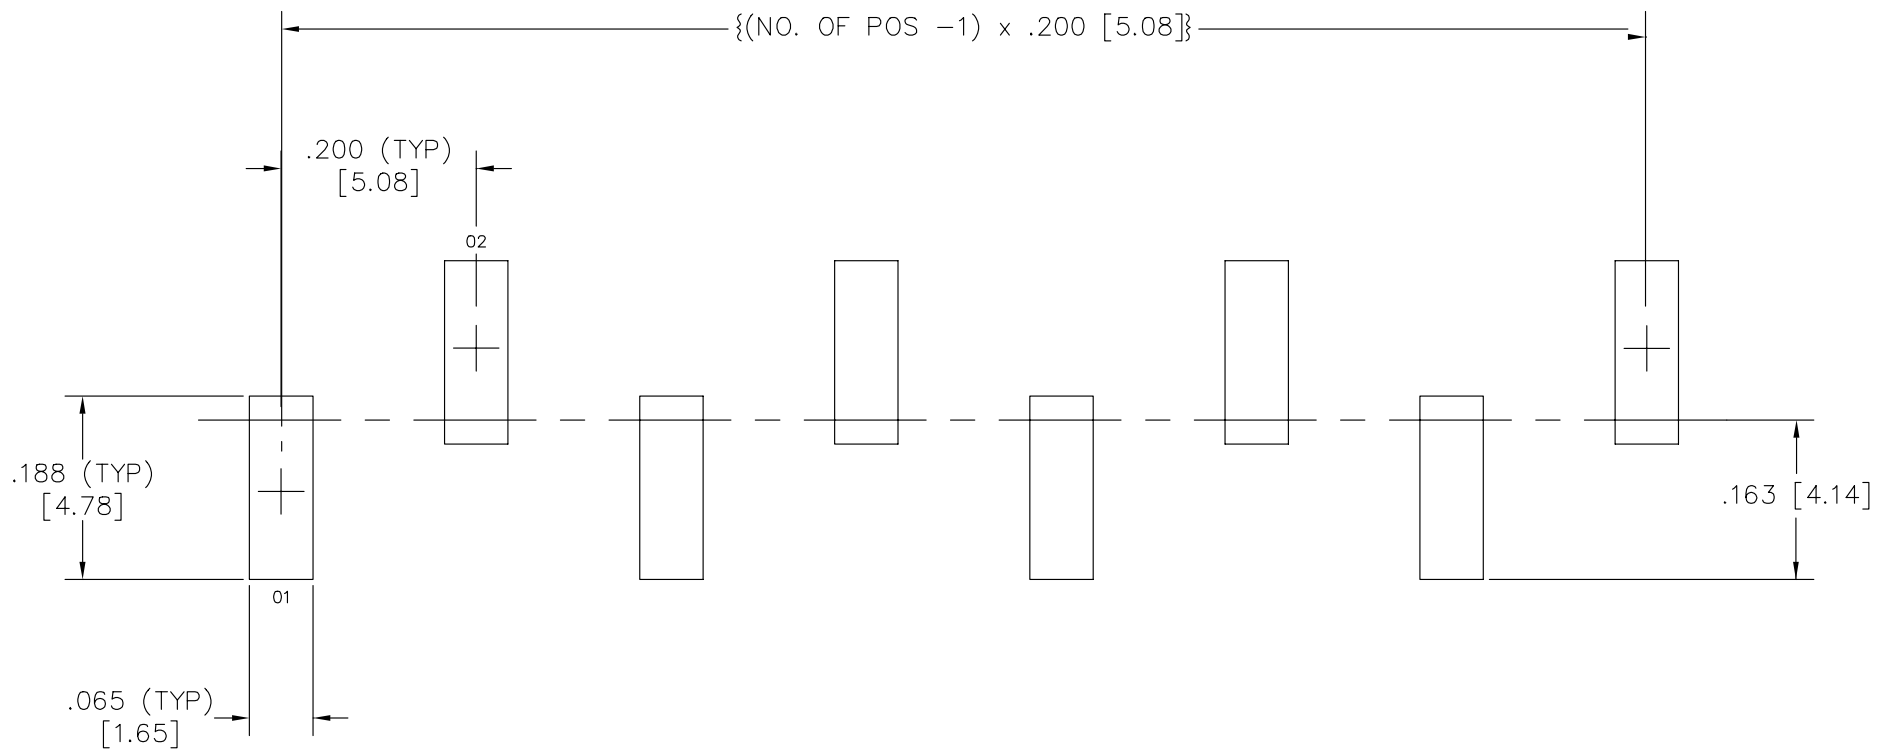

RECOMMENDED P.C. BOARD LAYOUT FOR PSS (-02 LEAD STYLE)

REV. 1

01/11/99

MISC\MKTG\FOOTPRINT
PSS-SM

samtec

520 PARK EAST BLVD. NEW ALBANY, INDIANA 47150
PHONE (812) 944-6733 P.O. BOX 1147

PLOT SCALE: 1 = .1