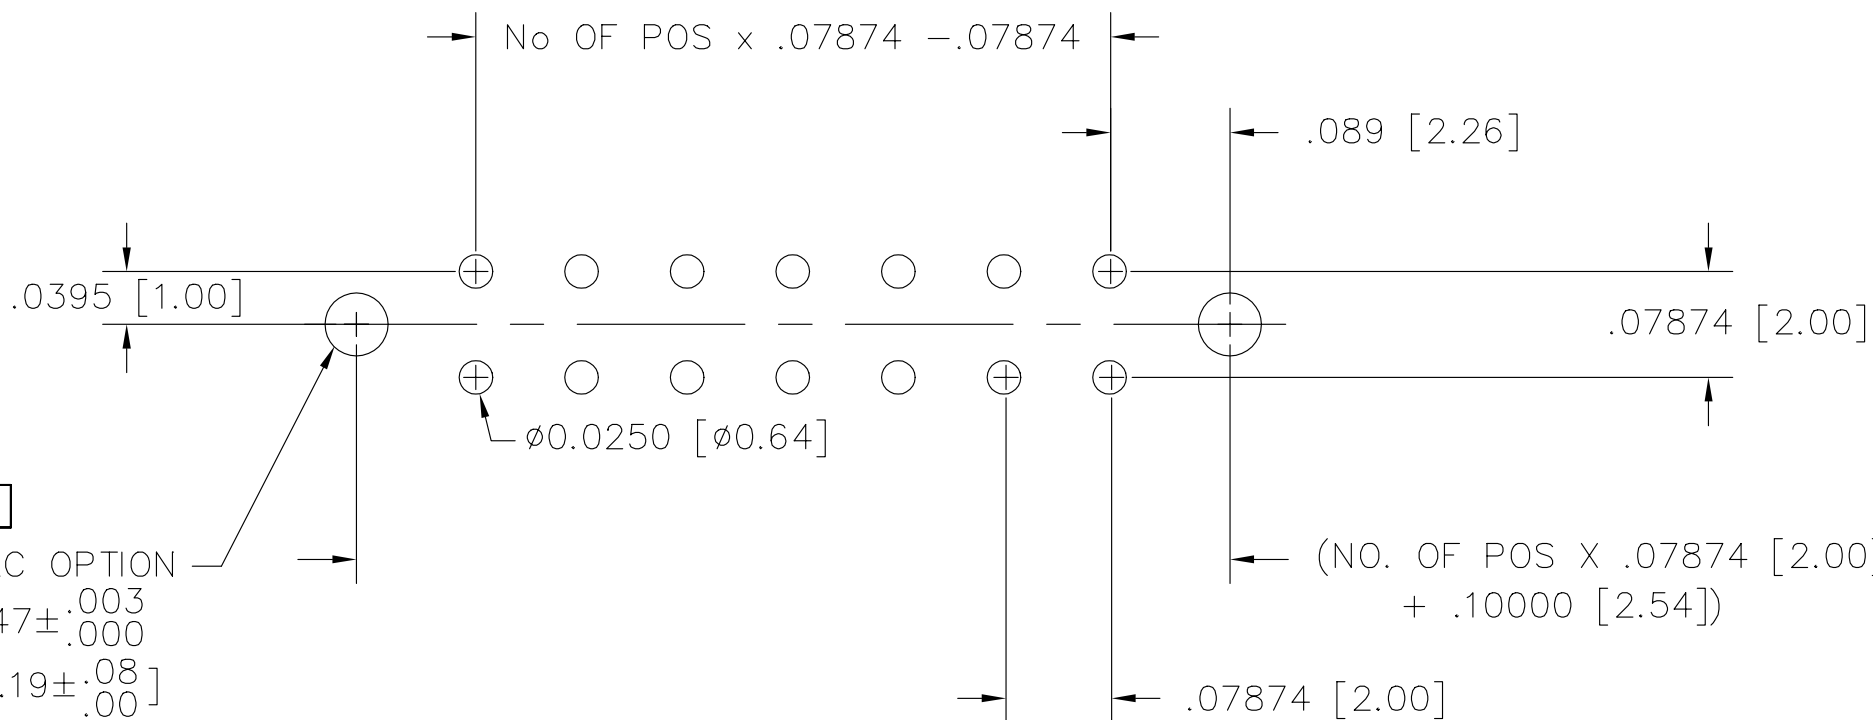

REV

D

RECOMMENDED P.C. BOARD LAYOUT FOR SMM (DOUBLE)

D

-LC OPTION
 $.047 \pm .003$
 $.000$
 $[1.19 \pm .08]$
 $.000$

12-8-93

MISC\MKTG\FOOTPRINT
SMM-TH

samtec

810 PROGRESS BLVD. NEW ALBANY, INDIANA 47150
PHONE (812) 944-6733 P.O. BOX 1147

PLOT SCALE: 1 = .1