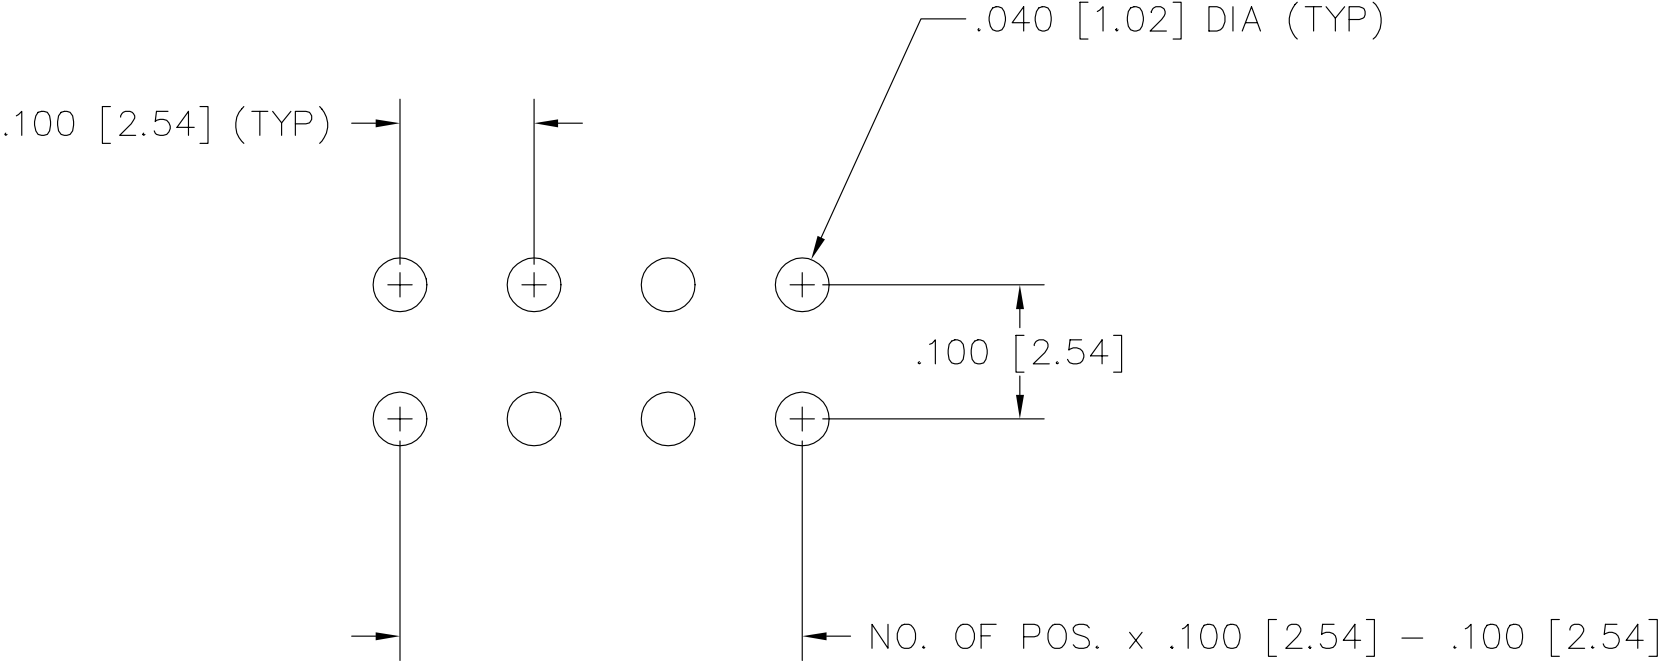

RECOMMENDED P.C. BOARD LAYOUT FOR TSF (DOUBLE)

12-15-93

MISC\MKTG\FOOTPRNT
TSF-D-TH

810 PROGRESS BLVD. NEW ALBANY, INDIANA 47150
PHONE (812) 944-6733 P.O. BOX 1147

PLOT SCALE: 1 = .1