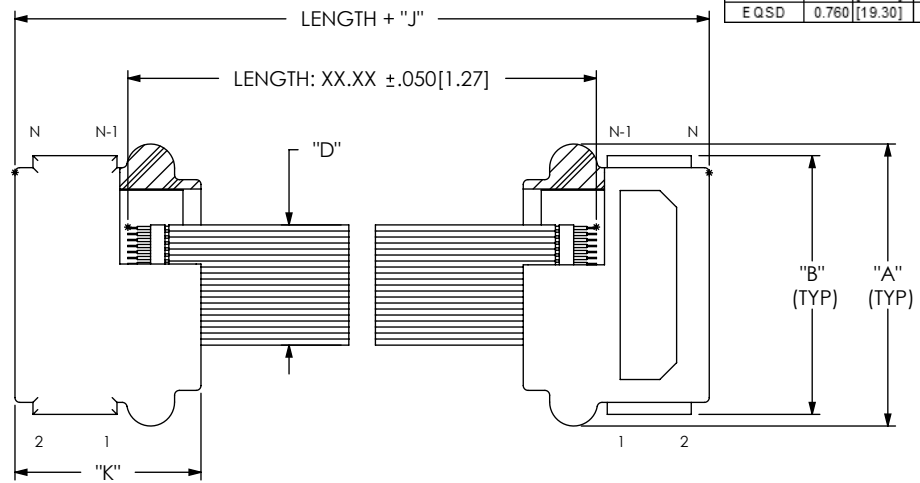

XQXX-XXX-XXXX-TBL-TTR-X-X

ALL DIMENSIONS REF
DO NOT SCALE
FROM THIS PRINT

TABLE 2			
SERIES	"D"	"K"	
EQCD	0.501 [12.73]	0.775	[19.69]
SQCD	0.625 [15.88]	0.775	[19.69]
HQCD	0.751 [19.08]	0.775	[19.69]
EQDP	0.525 [13.34]	0.775	[19.69]
HQDP	0.800 [20.32]	0.875	[22.23]
EQSD	0.760 [19.30]	0.775	[19.69]

WIRING OPTION 1
POSITION 1 TO POSITION 1

WIRING OPTION 2
POSITION 1 TO POSITION 2

ONLY APPLICABLE FOR SCREW-DOWN END OPTIONS

DUAL VERTICAL

TABLE 3									
EQCD	SQCD	HQCD	EQDP	HQDP	EQSD	"E"		"F"	
No. OF POSITIONS	No. OF POSITIONS	No. OF POSITIONS	No. OF POSITIONS	No. OF POSITIONS	No. OF POSITIONS				
N/A	N/A	N/A	N/A	N/A	-020	1.439	[36.55]	1.869	[47.39]
N/A	N/A	N/A	N/A	N/A	-040	2.227	[56.55]	2.466	[62.39]
-020	-025	-030	-014	N/A	N/A	1.339	[34.00]	1.579	[40.10]
-040	-050	-060	-028	N/A	N/A	2.128	[54.00]	2.368	[60.10]
-060	-075	-090	-042	N/A	N/A	2.913	[74.00]	3.154	[80.10]
-080	-100	-120	-056	N/A	N/A	3.701	[94.00]	3.941	[100.10]
N/A	N/A	N/A	N/A	-020	N/A	1.489	[37.82]	1.719	[43.86]
N/A	N/A	N/A	N/A	-040	N/A	2.414	[61.32]	2.644	[67.16]
N/A	N/A	N/A	N/A	-060	N/A	3.339	[84.81]	3.569	[90.85]
N/A	N/A	N/A	N/A	-080	N/A	4.264	[108.31]	4.494	[114.15]