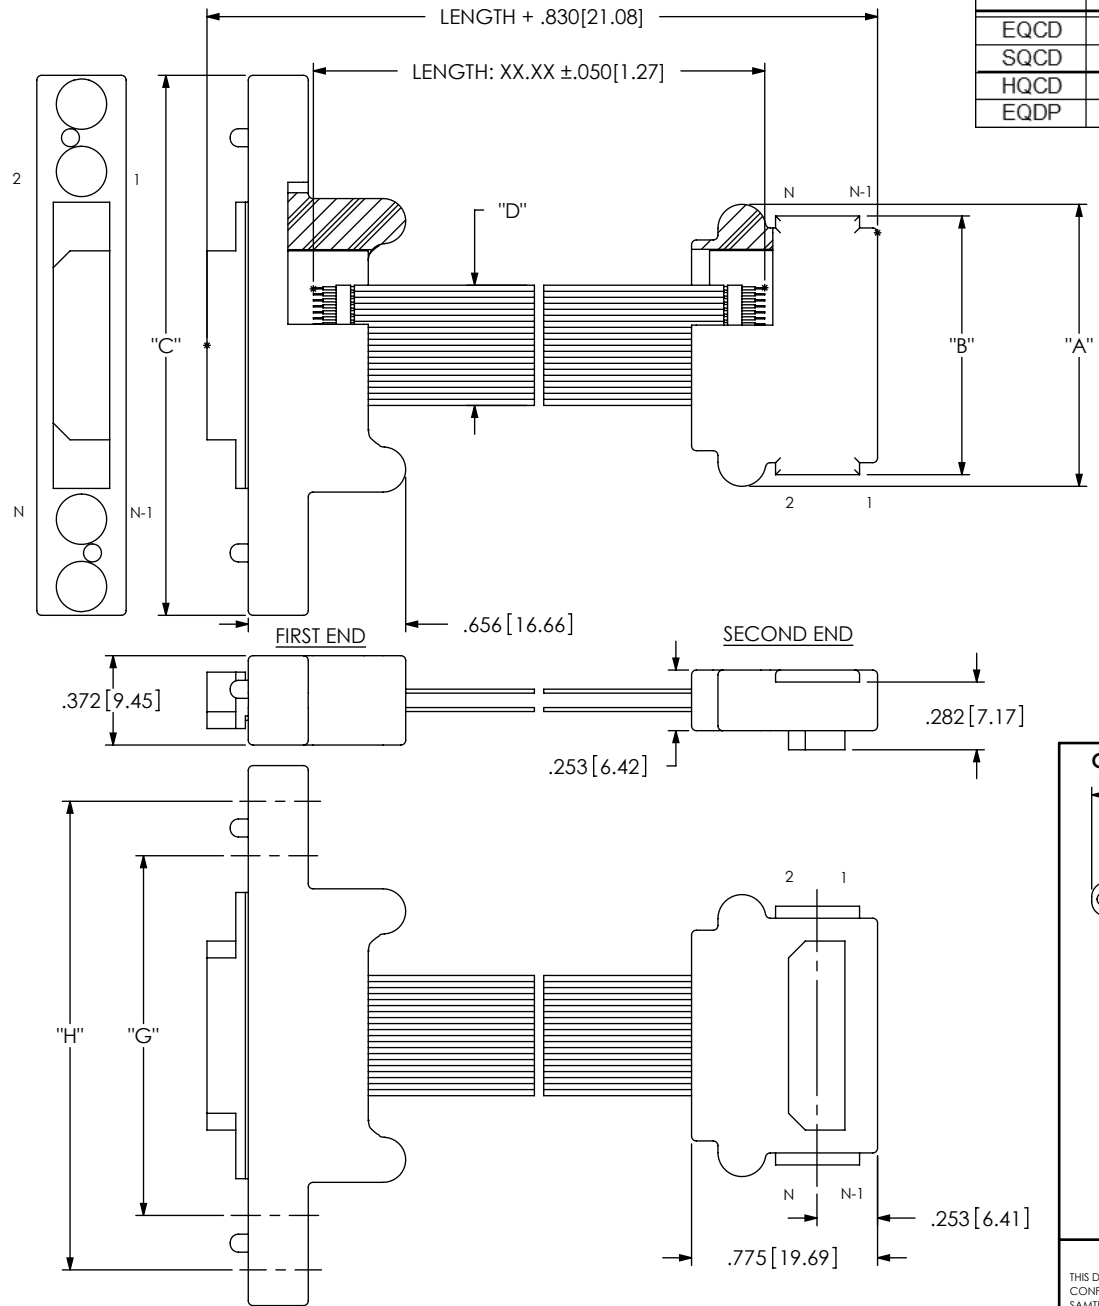

XQXX-XXX-XXXX-TPD-TBL-X-X

ALL DIMENSIONS REF
DO NOT SCALE
FROM THIS PRINT

| SERIES | "D" |
|--------|---------------|
| EQCD | 0.501 [12.73] |
| SQCD | 0.625 [15.88] |
| HQCD | 0.751 [19.08] |
| EQDP | 0.525 [13.34] |

ONLY APPLICABLE FOR SCREW-DOWN END OPTIONS (SECOND END ONLY)

| EQCD | SQCD | HQCD | EQDP | "E" | "F" |
|------------------|------------------|------------------|------------------|---------------|----------------|
| No. OF POSITIONS | No. OF POSITIONS | No. OF POSITIONS | No. OF POSITIONS | | |
| -020 | -025 | -030 | -014 | 1.339 [34.00] | 1.579 [40.10] |
| -040 | -050 | -060 | -028 | 2.128 [54.00] | 2.388 [60.10] |
| -060 | -075 | -090 | -042 | 2.913 [74.00] | 3.154 [80.10] |
| -080 | -100 | -120 | -056 | 3.701 [94.00] | 3.941 [100.10] |

| EQCD | SQCD | HQCD | EQDP | "A" | "B" | "C" | "G" | "H" |
|------------------|------------------|------------------|------------------|---------------|---------------|---------------|---------------|---------------|
| No. OF POSITIONS | No. OF POSITIONS | No. OF POSITIONS | No. OF POSITIONS | | | | | |
| -020 | -025 | -030 | -014 | 1.175 [29.85] | 1.078 [27.38] | 2.25 [57.15] | 1.449 [36.80] | 2.010 [51.05] |
| -040 | -050 | -060 | -028 | 1.983 [49.85] | 1.886 [47.40] | 3.038 [77.17] | 2.237 [56.80] | 2.798 [71.07] |
| -060 | -075 | -090 | -042 | 2.760 [69.85] | 2.663 [67.39] | 3.826 [97.18] | 3.024 [76.80] | 3.585 [91.06] |
| -080 | -100 | -120 | -056 | 3.538 [89.85] | 3.441 [87.39] | N/A | N/A | N/A |