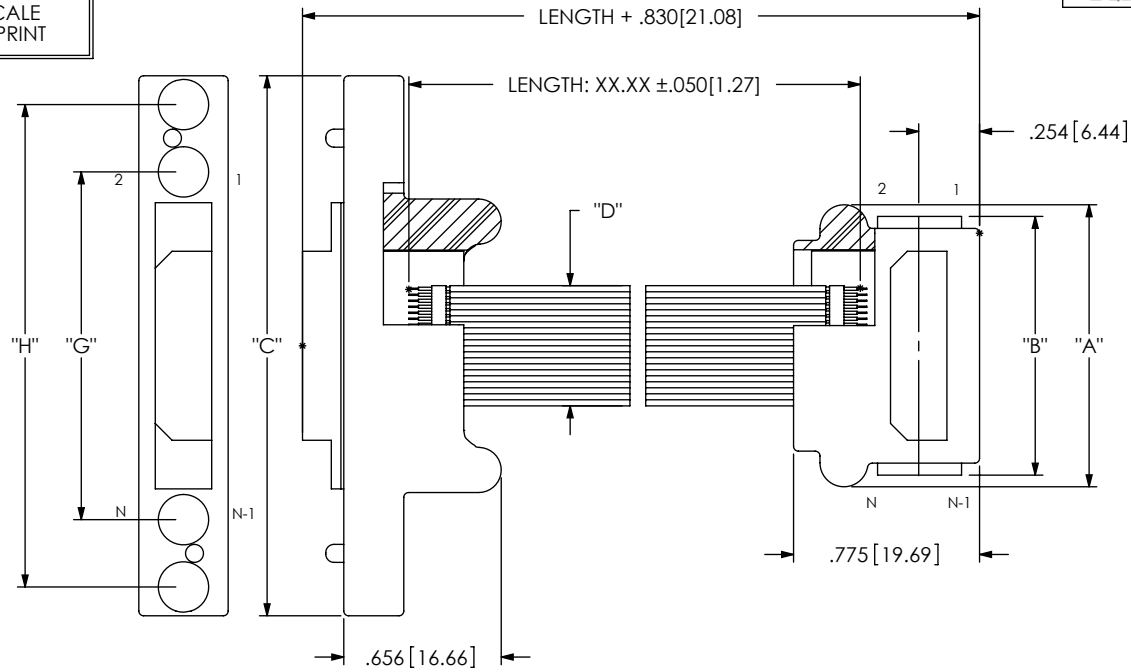

XQXX-XXX-XXXX-TPD-TTL-X-X

ALL DIMENSIONS REF
DO NOT SCALE
FROM THIS PRINT

FIRST END

SECOND END

SERIES	"D"
EQCD	0.501 [12.73]
SQCD	0.625 [15.88]
HQCD	0.751 [19.08]
EQDP	0.525 [13.34]

WIRING OPTION 1
POSITION 1 TO POSITION 1

WIRING OPTION 2
POSITION 1 TO POSITION 2

ONLY APPLICABLE FOR SCREW-DOWN END OPTIONS (SECOND END ONLY)

EQCD	SQCD	HQCD	EQDP	"E"	"F"	"G"
No. OF POSITIONS	No. OF POSITIONS	No. OF POSITIONS	No. OF POSITIONS			
-020	-025	-030	-014	1.339[34.00]	1.579[40.10]	1.449[36.80]
-040	-050	-060	-028	2.126[54.00]	2.366[60.10]	2.237[56.80]
-060	-075	-090	-042	2.913[74.00]	3.154[80.10]	3.024[76.80]
-080	-100	-120	-056	3.701[94.00]	3.941[100.10]	N/A

EQCD	SQCD	HQCD	EQDP	"A"	"B"	"C"	"G"	"H"
No. OF POSITIONS	No. OF POSITIONS	No. OF POSITIONS	No. OF POSITIONS					
-020	-025	-030	-014	1.175[29.85]	1.078[27.38]	2.25[57.15]	1.449[36.80]	2.010[51.05]
-040	-050	-060	-028	1.963[49.85]	1.866[47.40]	3.038[77.17]	2.237[56.80]	2.798[71.07]
-060	-075	-090	-042	2.750[69.85]	2.653[67.39]	3.826[97.18]	3.024[76.80]	3.585[91.06]
-080	-100	-120	-056	3.538[89.85]	3.441[87.39]	N/A	N/A	N/A