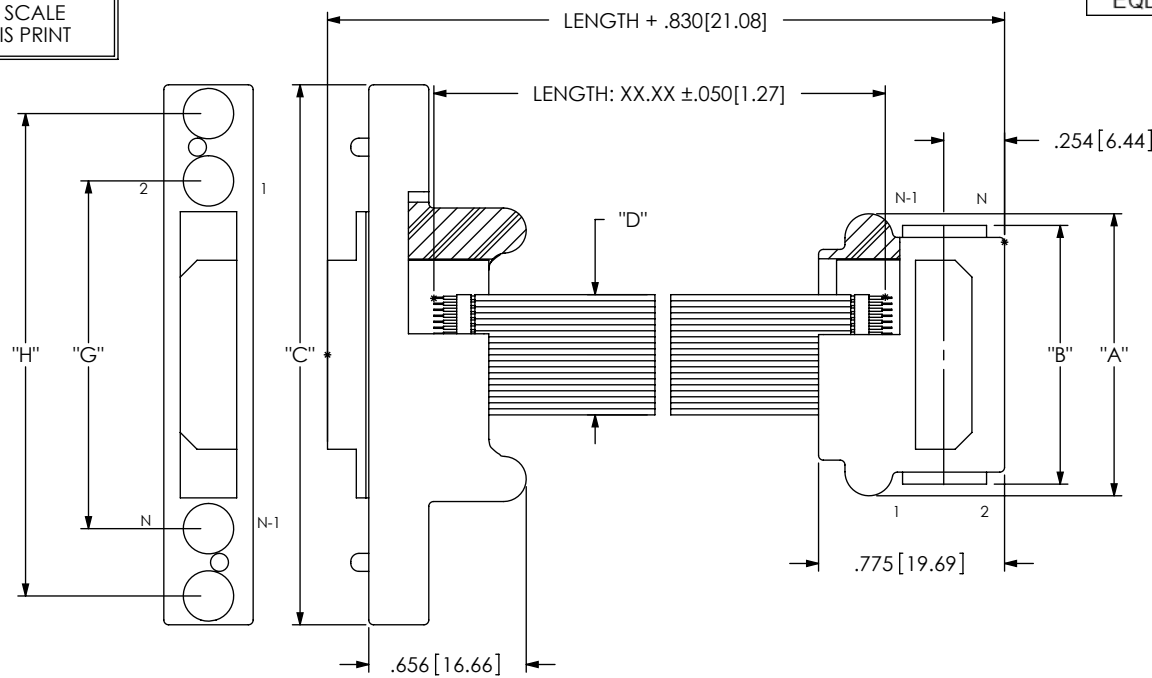

# XQXX-XXX-XXXX-TPD-TTR-X-X

SERIES	"D"
EQCD	0.501 [12.73]
SQCD	0.625 [15.88]
HQCD	0.751 [19.08]
EQDP	0.525 [13.34]

ALL DIMENSIONS REF  
DO NOT SCALE  
FROM THIS PRINT

FIRST END

SECOND END

ONLY APPLICABLE FOR SCREW-DOWN END OPTIONS (SECOND END ONLY)

EQCD	SQCD	HQCD	EQDP	"E"	"F"
No. OF POSITIONS	No. OF POSITIONS	No. OF POSITIONS	No. OF POSITIONS		
-020	-025	-030	-014	1.338[34.00]	1.579[40.10]
-040	-050	-060	-028	2.128[54.00]	2.386[60.10]
-060	-075	-090	-042	2.913[74.00]	3.154[80.10]
-080	-100	-120	-056	3.701[94.00]	3.941[100.10]

EQCD	SQCD	HQCD	*EQDP	"A"	"B"	"C"	"G"	"H"
No. OF POSITIONS	No. OF POSITIONS	No. OF POSITIONS	No. OF POSITIONS					
-020	-025	-030	-014	1.175[29.85]	1.078[27.38]	2.25[57.15]	1.449[36.80]	2.010[51.05]
-040	-050	-060	-028	1.963[49.85]	1.866[47.40]	3.038[77.17]	2.237[56.80]	2.798[71.07]
-060	-075	-090	-042	2.750[69.85]	2.653[67.39]	3.826[97.18]	3.024[76.80]	3.585[91.06]
-080	-100	-120	-056	3.538[89.85]	3.441[87.39]	N/A	N/A	N/A