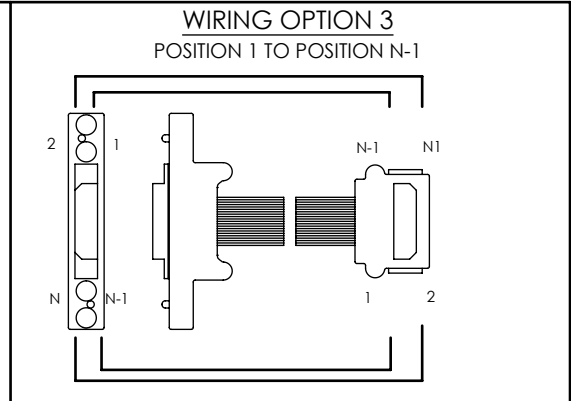

# XQXX-XXX-XXXX-TPD-TTR-X-X

SERIES	"D"
EQCD	0.501 [12.73]
SQCD	0.625 [15.88]
HQCD	0.751 [19.08]
EQDP	0.525 [13.34]

ALL DIMENSIONS REF  
DO NOT SCALE  
FROM THIS PRINT

FIRST END

SECOND END

ONLY APPLICABLE FOR SCREW-DOWN END OPTIONS (SECOND END ONLY)

EQCD	SQCD	HQCD	EQDP	"E"	"F"
No. OF POSITIONS	No. OF POSITIONS	No. OF POSITIONS	No. OF POSITIONS		
-020	-025	-030	-014	1.338[34.00]	1.579[40.10]
-040	-050	-060	-028	2.128[54.00]	2.386[60.10]
-060	-075	-090	-042	2.913[74.00]	3.154[80.10]
-080	-100	-120	-056	3.701[94.00]	3.941[100.10]

EQCD	SQCD	HQCD	*EQDP	"A"	"B"	"C"	"G"	"H"
No. OF POSITIONS	No. OF POSITIONS	No. OF POSITIONS	No. OF POSITIONS					
-020	-025	-030	-014	1.175[29.85]	1.078[27.38]	2.25[57.15]	1.449[36.80]	2.010[51.05]
-040	-050	-060	-028	1.963[49.85]	1.866[47.40]	3.038[77.17]	2.237[56.80]	2.798[71.07]
-060	-075	-090	-042	2.750[69.85]	2.653[67.39]	3.826[97.18]	3.024[76.80]	3.585[91.06]
-080	-100	-120	-056	3.538[89.85]	3.441[87.39]	N/A	N/A	N/A